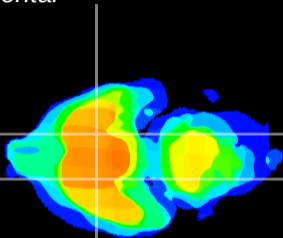

Coronal

Sagittal-R

Sagittal-L

ViBrism: CX17348
Horizontal

S0