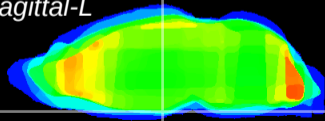

Coronal

Sagittal-R

Sagittal-L

ViBrism: CX17350
Horizontal

ME