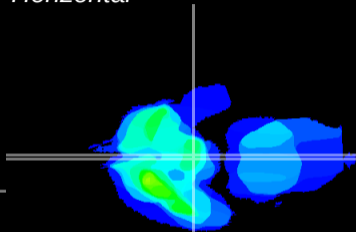

Coronal

Sagittal-R

Sagittal-L

ViBrism: CX17350
Horizontal

ME