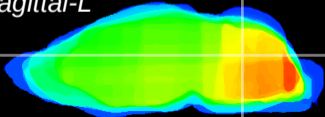

Coronal

Sagittal-R

Sagittal-L

ViBrism: CX17352
Horizontal

Cb nucleus