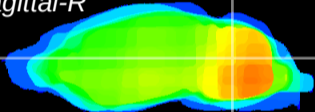

Coronal

Sagittal-R

Sagittal-L

ViBrism: CX17352
Horizontal

Cb nucleus