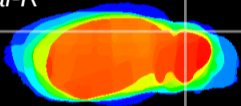

Coronal

Sagittal-R

Sagittal-L

ViBrism: CX17364
Horizontal

Cb lobe