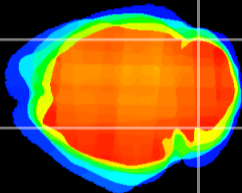

Coronal

Sagittal-R

Sagittal-L

ViBrism: CX17364
Horizontal

Cb lobe