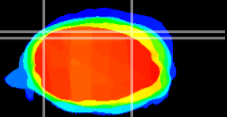

Coronal

Sagittal-R

Sagittal-L

ViBrism: CX17364
Horizontal

Cb lobe