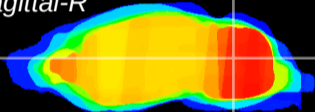

Coronal

Sagittal-R

Sagittal-L

ViBrism: CX17365  
Horizontal

Cb nucleus