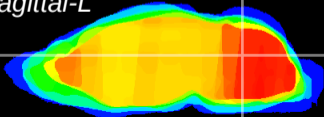

Coronal

Sagittal-R

Sagittal-L

ViBrism: CX17365  
Horizontal

Cb nucleus