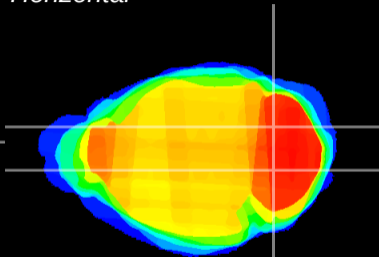

Coronal

Sagittal-R

Sagittal-L

ViBrism: CX17365  
Horizontal

Cb nucleus