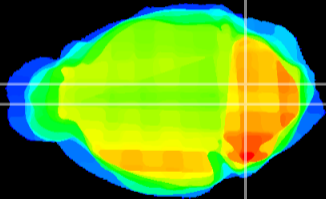

Coronal

Sagittal-R

Sagittal-L

ViBrism: CX17369
Horizontal

MVe