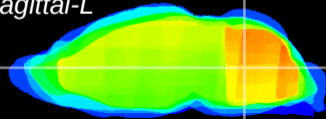

Coronal

Sagittal-R

Sagittal-L

ViBrism: CX17369
Horizontal

MVe