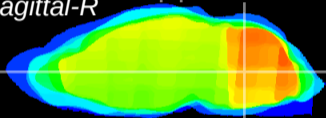

Coronal

Sagittal-R

Sagittal-L

ViBrism: CX17369
Horizontal

MVe