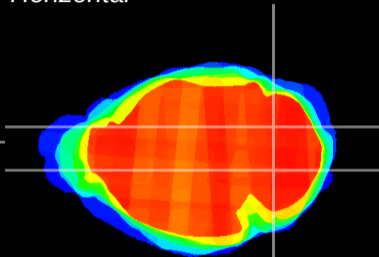

Coronal

Sagittal-R

Sagittal-L

ViBrisM: CX17370  
Horizontal

Cb nucleus