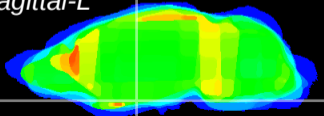

Coronal

Sagittal-R

Sagittal-L

ViBrism: CX17376
Horizontal

S0