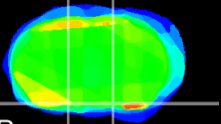

Coronal

Sagittal-R

Sagittal-L

ViBrism: CX17376
Horizontal

S0