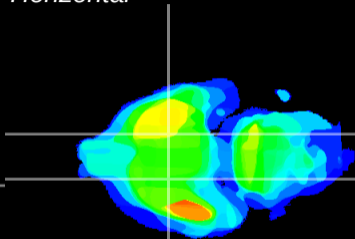

Coronal

Sagittal-R

Sagittal-L

ViBrism: CX17376
Horizontal

S0