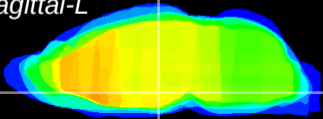

Coronal

Sagittal-R

Sagittal-L

ViBrism: CX17392
Horizontal

DM