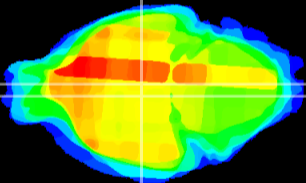

Coronal

Sagittal-R

Sagittal-L

ViBrism: CX17392
Horizontal

DM