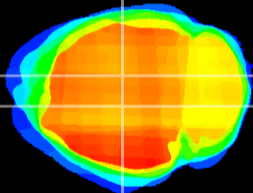

Coronal

Sagittal-R

Sagittal-L

ViBrism: CX17393
Horizontal

DG