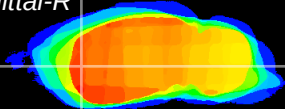

Coronal

Sagittal-R

Sagittal-L

ViBrism: CX17399  
Horizontal

CPU lateral