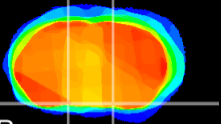

Coronal

Sagittal-R

Sagittal-L

ViBrism: CX17399
Horizontal

S0