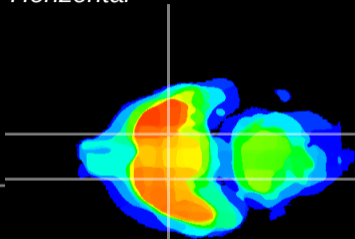

Coronal

Sagittal-R

Sagittal-L

ViBrism: CX17399
Horizontal

S0