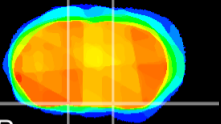

Coronal

Sagittal-R

Sagittal-L

ViBrism: CX17403
Horizontal

S0