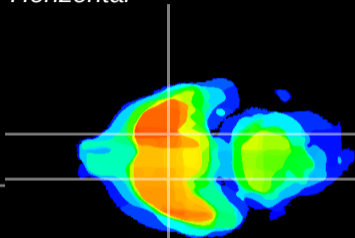

Coronal

Sagittal-R

Sagittal-L

ViBrism: CX17403
Horizontal

S0