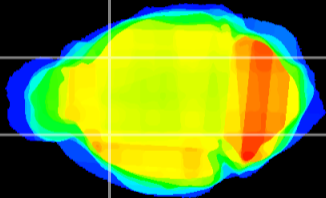

Coronal

Sagittal-R

Sagittal-L

ViBrism: CX17404
Horizontal

CPU lateral