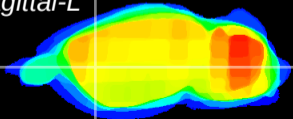

Coronal

Sagittal-R

Sagittal-L

ViBrism: CX17404
Horizontal

CPU lateral