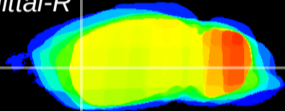

Coronal

Sagittal-R

Sagittal-L

ViBrism: CX17404
Horizontal

CPU lateral