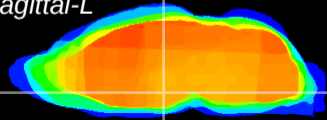

Coronal

Sagittal-R

Sagittal-L

ViBrism: CX17406
Horizontal

DM