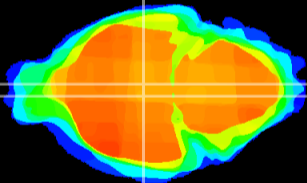

Coronal

Sagittal-R

Sagittal-L

ViBrism: CX17406
Horizontal

DM