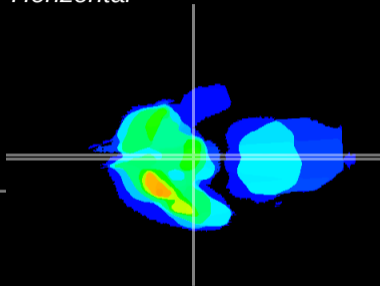

Coronal

Sagittal-R

Sagittal-L

ViBrism: CX17422
Horizontal

ME