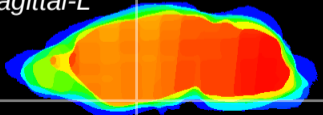

Coronal

Sagittal-R

Sagittal-L

ViBrism: CX17422
Horizontal

S0