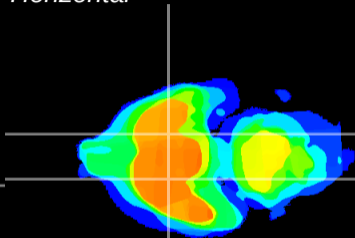

Coronal

Sagittal-R

Sagittal-L

ViBrism: CX17422
Horizontal

S0