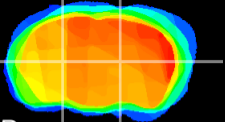

Coronal

Sagittal-R

Sagittal-L

ViBrism: CX17430
Horizontal

VPM/VPL