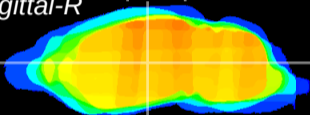

Coronal

Sagittal-R

Sagittal-L

ViBrism: CX17430
Horizontal

VPM/VPL