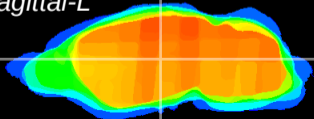

Coronal

Sagittal-R

Sagittal-L

ViBrism: CX17430
Horizontal

VPM/VPL