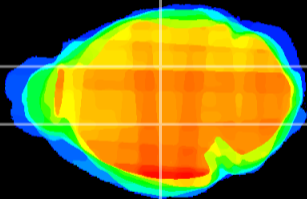

Coronal

Sagittal-R

Sagittal-L

ViBrism: CX17430
Horizontal

VPM/VPL