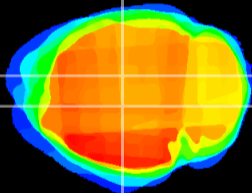

Coronal

Sagittal-R

Sagittal-L

ViBrism: CX17431
Horizontal

DG