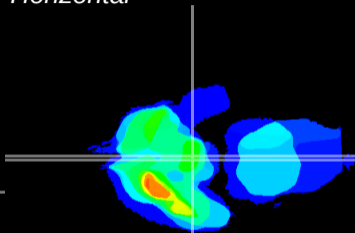

Coronal

Sagittal-R

Sagittal-L

ViBrism: CX17432
Horizontal

ME