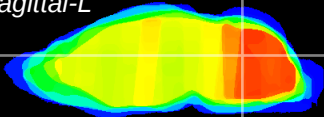

Coronal

Sagittal-R

Sagittal-L

ViBrism: CX17437
Horizontal

Cb nucleus