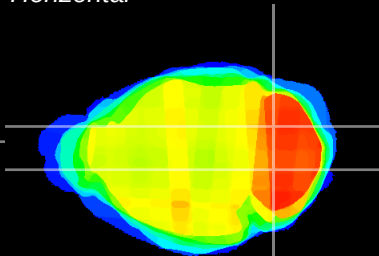

Coronal

Sagittal-R

Sagittal-L

ViBrism: CX17437
Horizontal

Cb nucleus