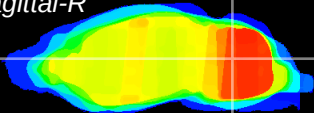

Coronal

Sagittal-R

Sagittal-L

ViBrism: CX17437
Horizontal

Cb nucleus