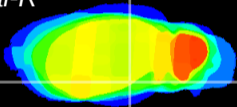

Coronal

Sagittal-R

Sagittal-L

ViBrism: CX17437
Horizontal

ventral S