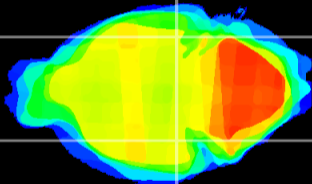

Coronal

Sagittal-R

Sagittal-L

ViBrism: CX17437
Horizontal

ventral S