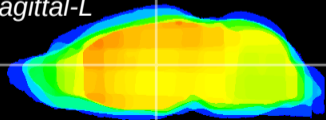

Coronal

Sagittal-R

Sagittal-L

ViBrism: CX17439
Horizontal

MD