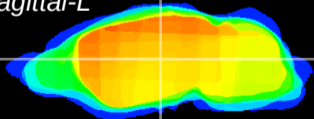

Coronal

Sagittal-R

Sagittal-L

ViBrism: CX17439
Horizontal

VPM/VPL