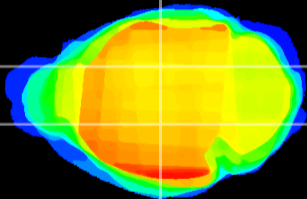

Coronal

Sagittal-R

Sagittal-L

ViBrism: CX17439
Horizontal

VPM/VPL