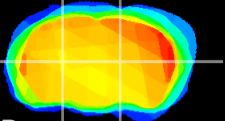

Coronal

Sagittal-R

Sagittal-L

ViBrism: CX17439
Horizontal

VPM/VPL