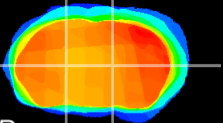

Coronal

Sagittal-R

Sagittal-L

ViBriSM: CX17443
Horizontal

VA/VL