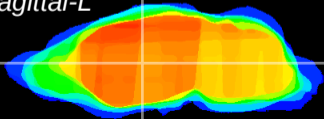

Coronal

Sagittal-R

Sagittal-L

ViBriSM: CX17443
Horizontal

VA/VL