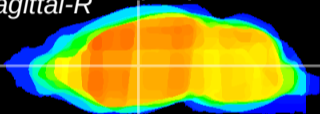

Coronal

Sagittal-R

Sagittal-L

ViBriSM: CX17443
Horizontal

VA/VL