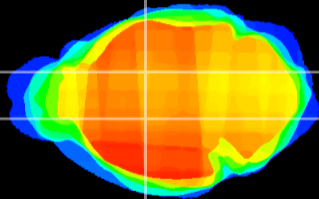

Coronal

Sagittal-R

Sagittal-L

ViBriSM: CX17443
Horizontal

VA/VL