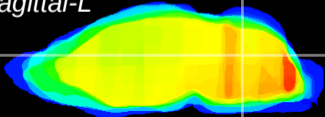

Coronal

Sagittal-R

Sagittal-L

ViBrism: CX17444
Horizontal

Cb nucleus