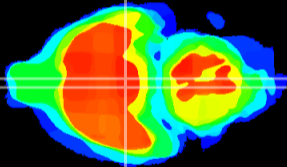

Coronal

Sagittal-R

Sagittal-L

ViBrism: CX17445
Horizontal

VMH