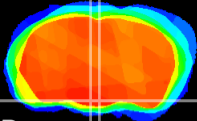

Coronal

Sagittal-R

Sagittal-L

ViBrism: CX17445
Horizontal

VMH