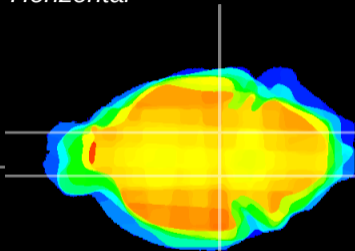

Coronal

Sagittal-R

Sagittal-L

ViBrism: CX17446
Horizontal

SN