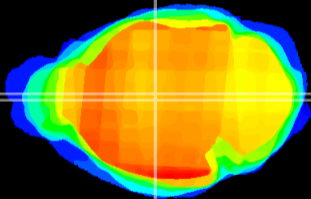

Coronal

Sagittal-R

Sagittal-L

ViBrism: CX17450
Horizontal

MD