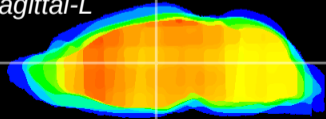

Coronal

Sagittal-R

Sagittal-L

ViBrism: CX17450
Horizontal

MD