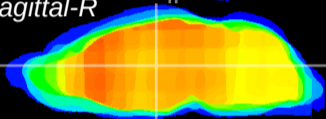

Coronal

Sagittal-R

Sagittal-L

ViBrism: CX17450
Horizontal

MD