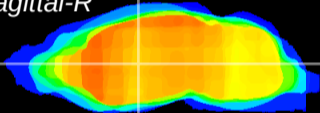

Coronal

Sagittal-R

Sagittal-L

ViBrism: CX17450
Horizontal

VA/VL