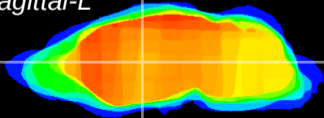

Coronal

Sagittal-R

Sagittal-L

ViBrism: CX17450
Horizontal

VA/VL