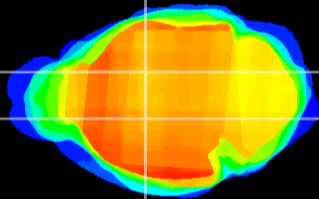

Coronal

Sagittal-R

Sagittal-L

ViBrism: CX17450
Horizontal

VA/VL