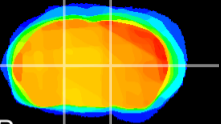

Coronal

Sagittal-R

Sagittal-L

ViBrism: CX17450
Horizontal

VA/VL