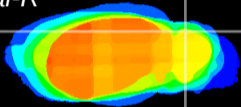

Coronal

Sagittal-R

Sagittal-L

ViBrism: CX17451
Horizontal

Cb lobe