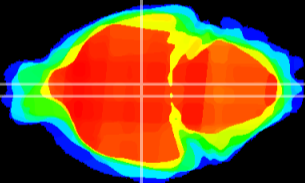

Coronal

Sagittal-R

Sagittal-L

ViBrism: CX17454
Horizontal

DM