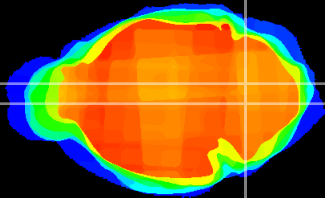

Coronal

Sagittal-R

Sagittal-L

ViBrism: CX17459
Horizontal

MVe