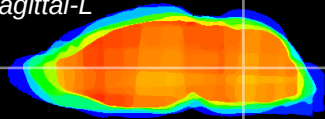

Coronal

Sagittal-R

Sagittal-L

ViBrism: CX17459
Horizontal

MVe