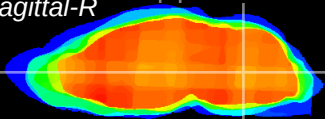

Coronal

Sagittal-R

Sagittal-L

ViBrism: CX17459
Horizontal

MVe