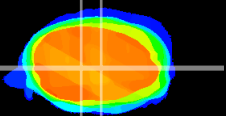

Coronal

Sagittal-R

Sagittal-L

ViBrism: CX17459
Horizontal

MVe