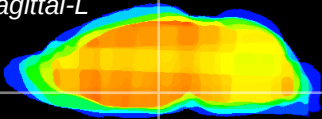

Coronal

Sagittal-R

Sagittal-L

ViBrism: CX17465
Horizontal

DM