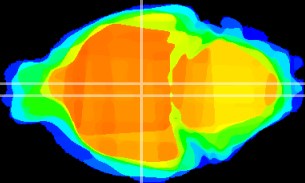

Coronal

Sagittal-R

Sagittal-L

ViBrism: CX17465
Horizontal

DM