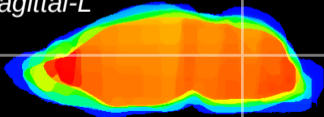

Coronal

Sagittal-R

Sagittal-L

ViBrism: CX17469
Horizontal

Cb nucleus