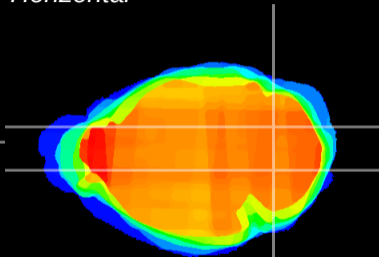

Coronal

Sagittal-R

Sagittal-L

ViBrism: CX17469
Horizontal

Cb nucleus