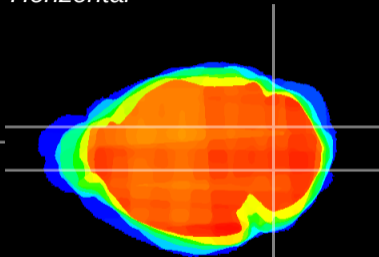

Coronal

Sagittal-R

Sagittal-L

ViBrism: CX17472
Horizontal

Cb nucleus