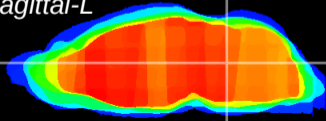

Coronal

Sagittal-R

Sagittal-L

ViBrism: CX17473
Horizontal

Tg