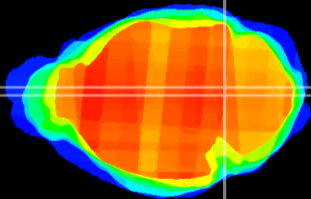

Coronal

Sagittal-R

Sagittal-L

ViBrism: CX17473
Horizontal

Tg