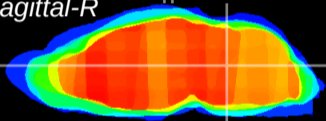

Coronal

Sagittal-R

Sagittal-L

ViBrism: CX17473
Horizontal

Tg