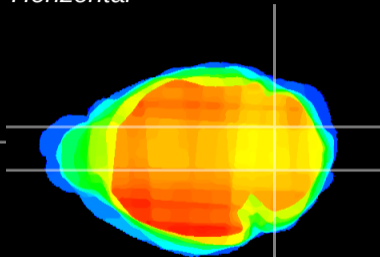

Coronal

Sagittal-R

Sagittal-L

ViBrism: CX17476
Horizontal

Cb nucleus