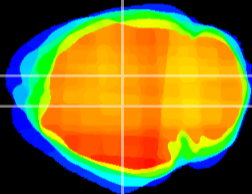

Coronal

Sagittal-R

Sagittal-L

ViBrism: CX17478
Horizontal

DG