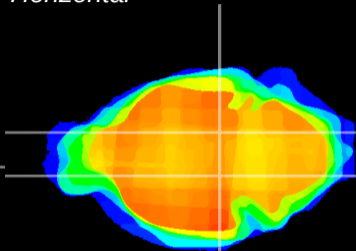

Coronal

Sagittal-R

Sagittal-L

ViBrism: CX17478
Horizontal

SN