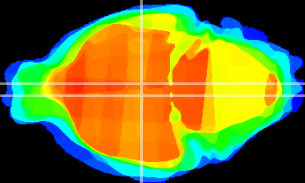

Coronal

Sagittal-R

Sagittal-L

ViBrism: CX17490
Horizontal

DM