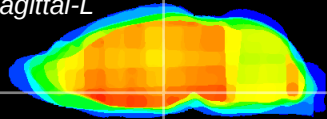

Coronal

Sagittal-R

Sagittal-L

ViBrism: CX17490
Horizontal

DM