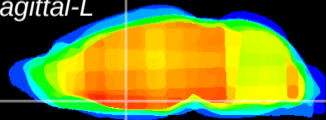

Coronal

Sagittal-R

Sagittal-L

ViBrism: CX17490
Horizontal

MPA