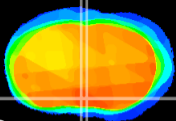

Coronal

Sagittal-R

Sagittal-L

ViBrism: CX17490
Horizontal

MPA