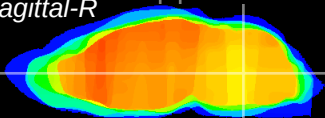

Coronal

Sagittal-R

Sagittal-L

ViBrism: CX17492
Horizontal

MVe