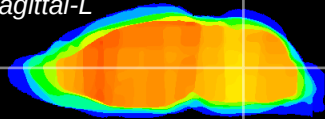

Coronal

Sagittal-R

Sagittal-L

ViBrism: CX17492
Horizontal

MVe