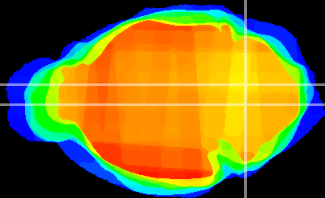

Coronal

Sagittal-R

Sagittal-L

ViBrism: CX17492
Horizontal

MVe