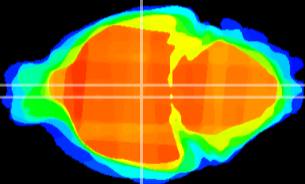

Coronal

Sagittal-R

Sagittal-L

ViBrism: CX17493
Horizontal

DM