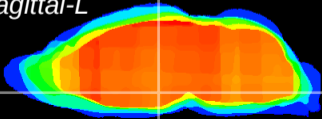

Coronal

Sagittal-R

Sagittal-L

ViBrism: CX17493
Horizontal

DM