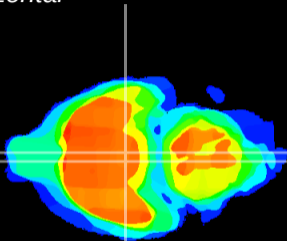

Coronal

Sagittal-R

Sagittal-L

ViBrism: CX17493
Horizontal

VMH