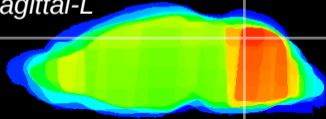

Coronal

Sagittal-R

Sagittal-L

ViBrism: CX17504  
Horizontal

Cb vermis