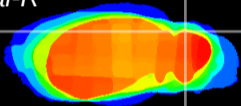

Coronal

Sagittal-R

Sagittal-L

ViBrism: CX17510
Horizontal

Cb lobe