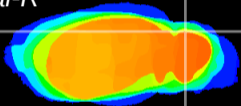

Coronal

Sagittal-R

Sagittal-L

ViBrism: CX17514
Horizontal

Cb lobe