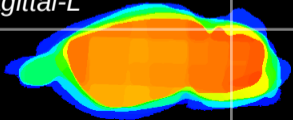

Coronal

Sagittal-R

Sagittal-L

ViBrism: CX17514
Horizontal

Cb lobe