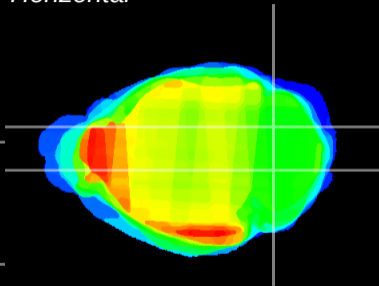

Coronal

Sagittal-R

Sagittal-L

ViBrism: CX17515  
Horizontal

Cb nucleus