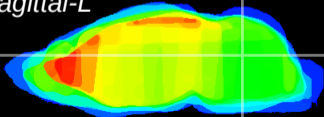

Coronal

Sagittal-R

Sagittal-L

ViBrism: CX17515  
Horizontal

Cb nucleus