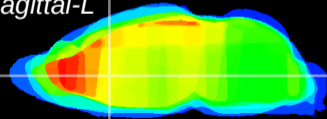

Coronal

Sagittal-R

Sagittal-L

ViBrism: CX17515
Horizontal

LS