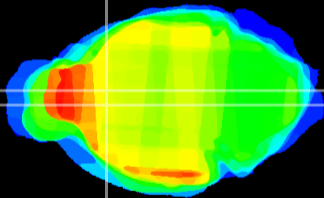

Coronal

Sagittal-R

Sagittal-L

ViBrism: CX17515
Horizontal

LS